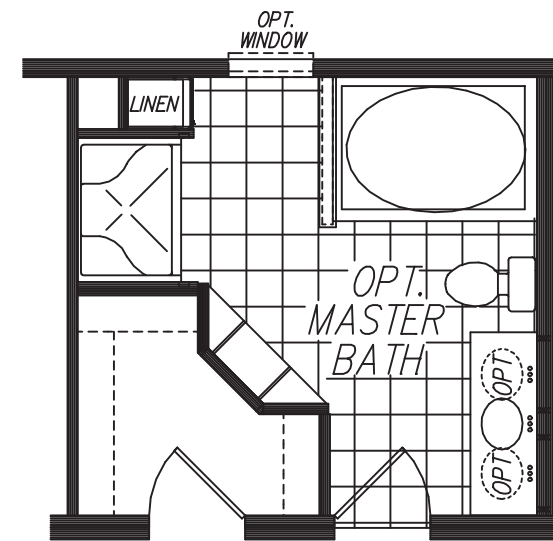

MODEL: FH1401 (FH26521-A)

OPT. GLAMOUR BATH

26'-0" X 52'-0"
TOTAL = 1352 SQ. FT.