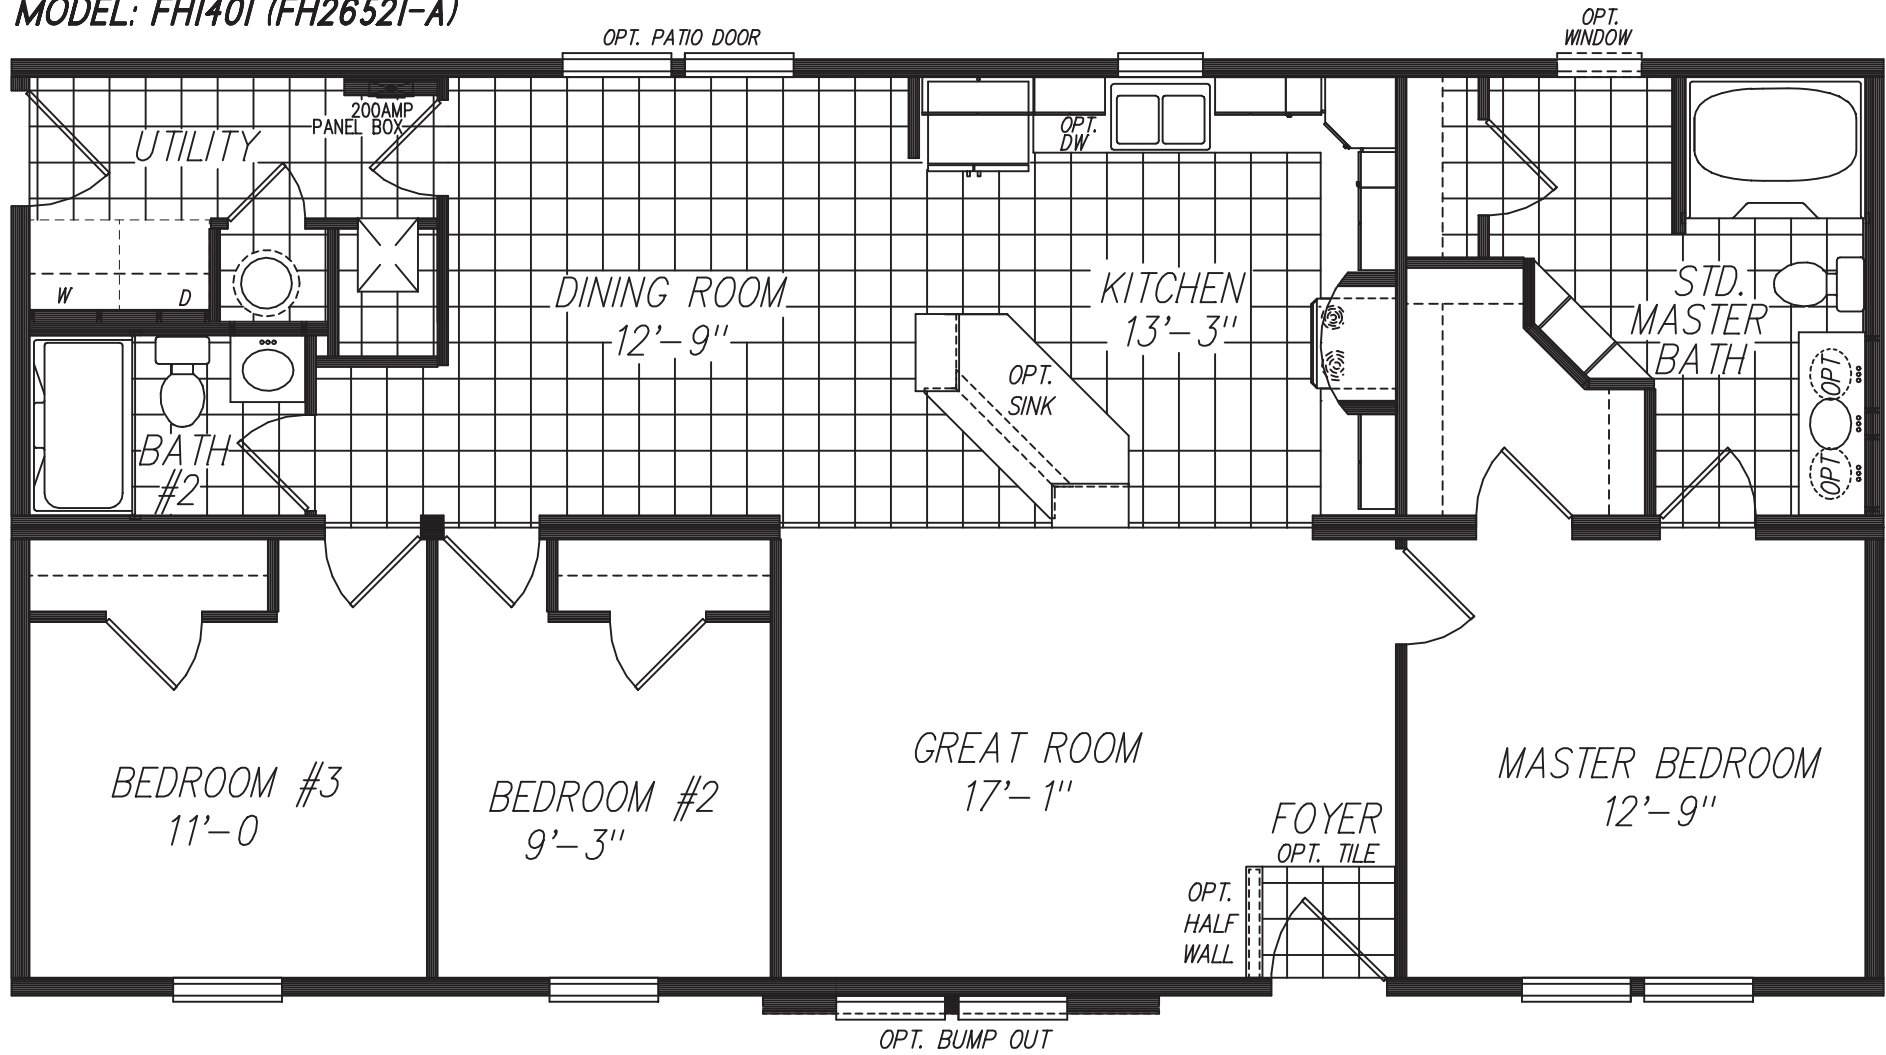

MODEL: FH1401 (FH26521-A)

OPT. GLAMOUR BATH

26'-0" X 52'-0"
TOTAL = 1352 SQ. FT.