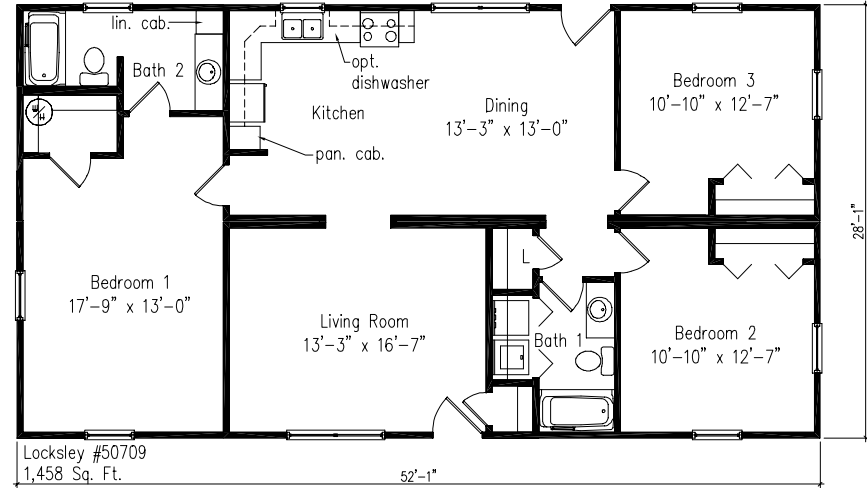

1,458 Sq Ft
3 Bedrooms
2 Bathrooms

Locksley

Photo shown may differ from plan and include optional items. Talk to your Builder to learn about the selections available in this Classic Living model.

Your Local Independent Builder:

Optional Basement Entrance